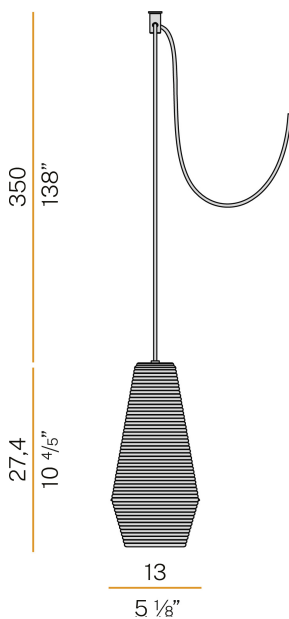

### Data sheet

CODE	M09777.000.0200
SYSTEM POWER CONSUMPTION	max 57W
LIGHT SOURCE	LED retrofit / halogen
LIGHT SOURCE KIT	* included
COMPATIBLE SOURCES	LED retrofit bulb 8W E27 2700K Ra80 1050lm (no dimming) * / max 57W E27
COLOUR TEMPERATURE	2700K Ra>80
LIGHT DISTRIBUTION	diffused
POWER SUPPLY	220-240V AC
FREQUENCY	50/60Hz
NOMINAL LUMINOUS FLUX	1050lm
WEIGHT	1,04 Kg
PROTECTION DEGREE	IP20
COLOUR TOLLERANCES	SDCM <6
PACKING DIMENSIONS (CM)	0,0 x 0,0 x 0,0

Multiple suspension lighting fixture for interiors, with direct and indirect light emission. Rough aluminium structure.

Diffuser in blown glass with white, crystal, steel, amber, bronze, tobacco or green ribbing finish.

Turned pickled sheet metal closing disk in black or mat brass polyacrylic paint. 3,5m (137,8") long suspension and power cable in PVC with black fabric covering. Provided without power canopy, complete with polycarbonate hook.

### Technical drawing